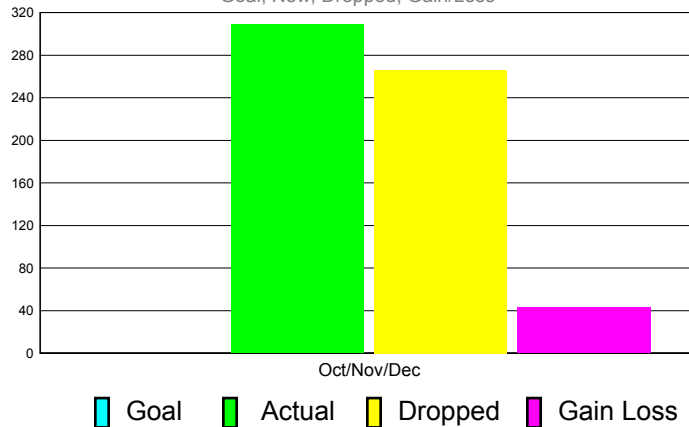

Membership Results 2011-2012

Goal, New, Dropped, Gain/Loss