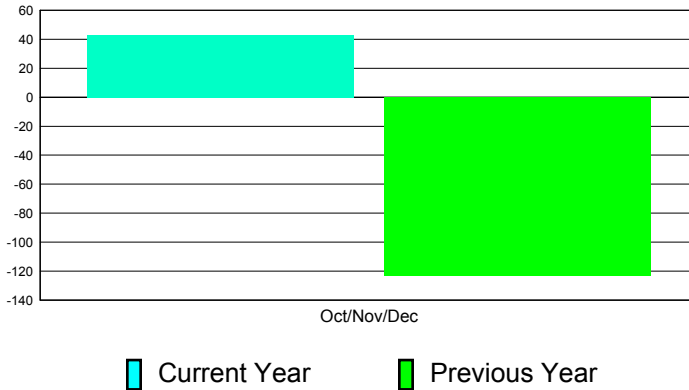

Comparison of Membership Gain/Loss

Current Year Compared to the Previous Year